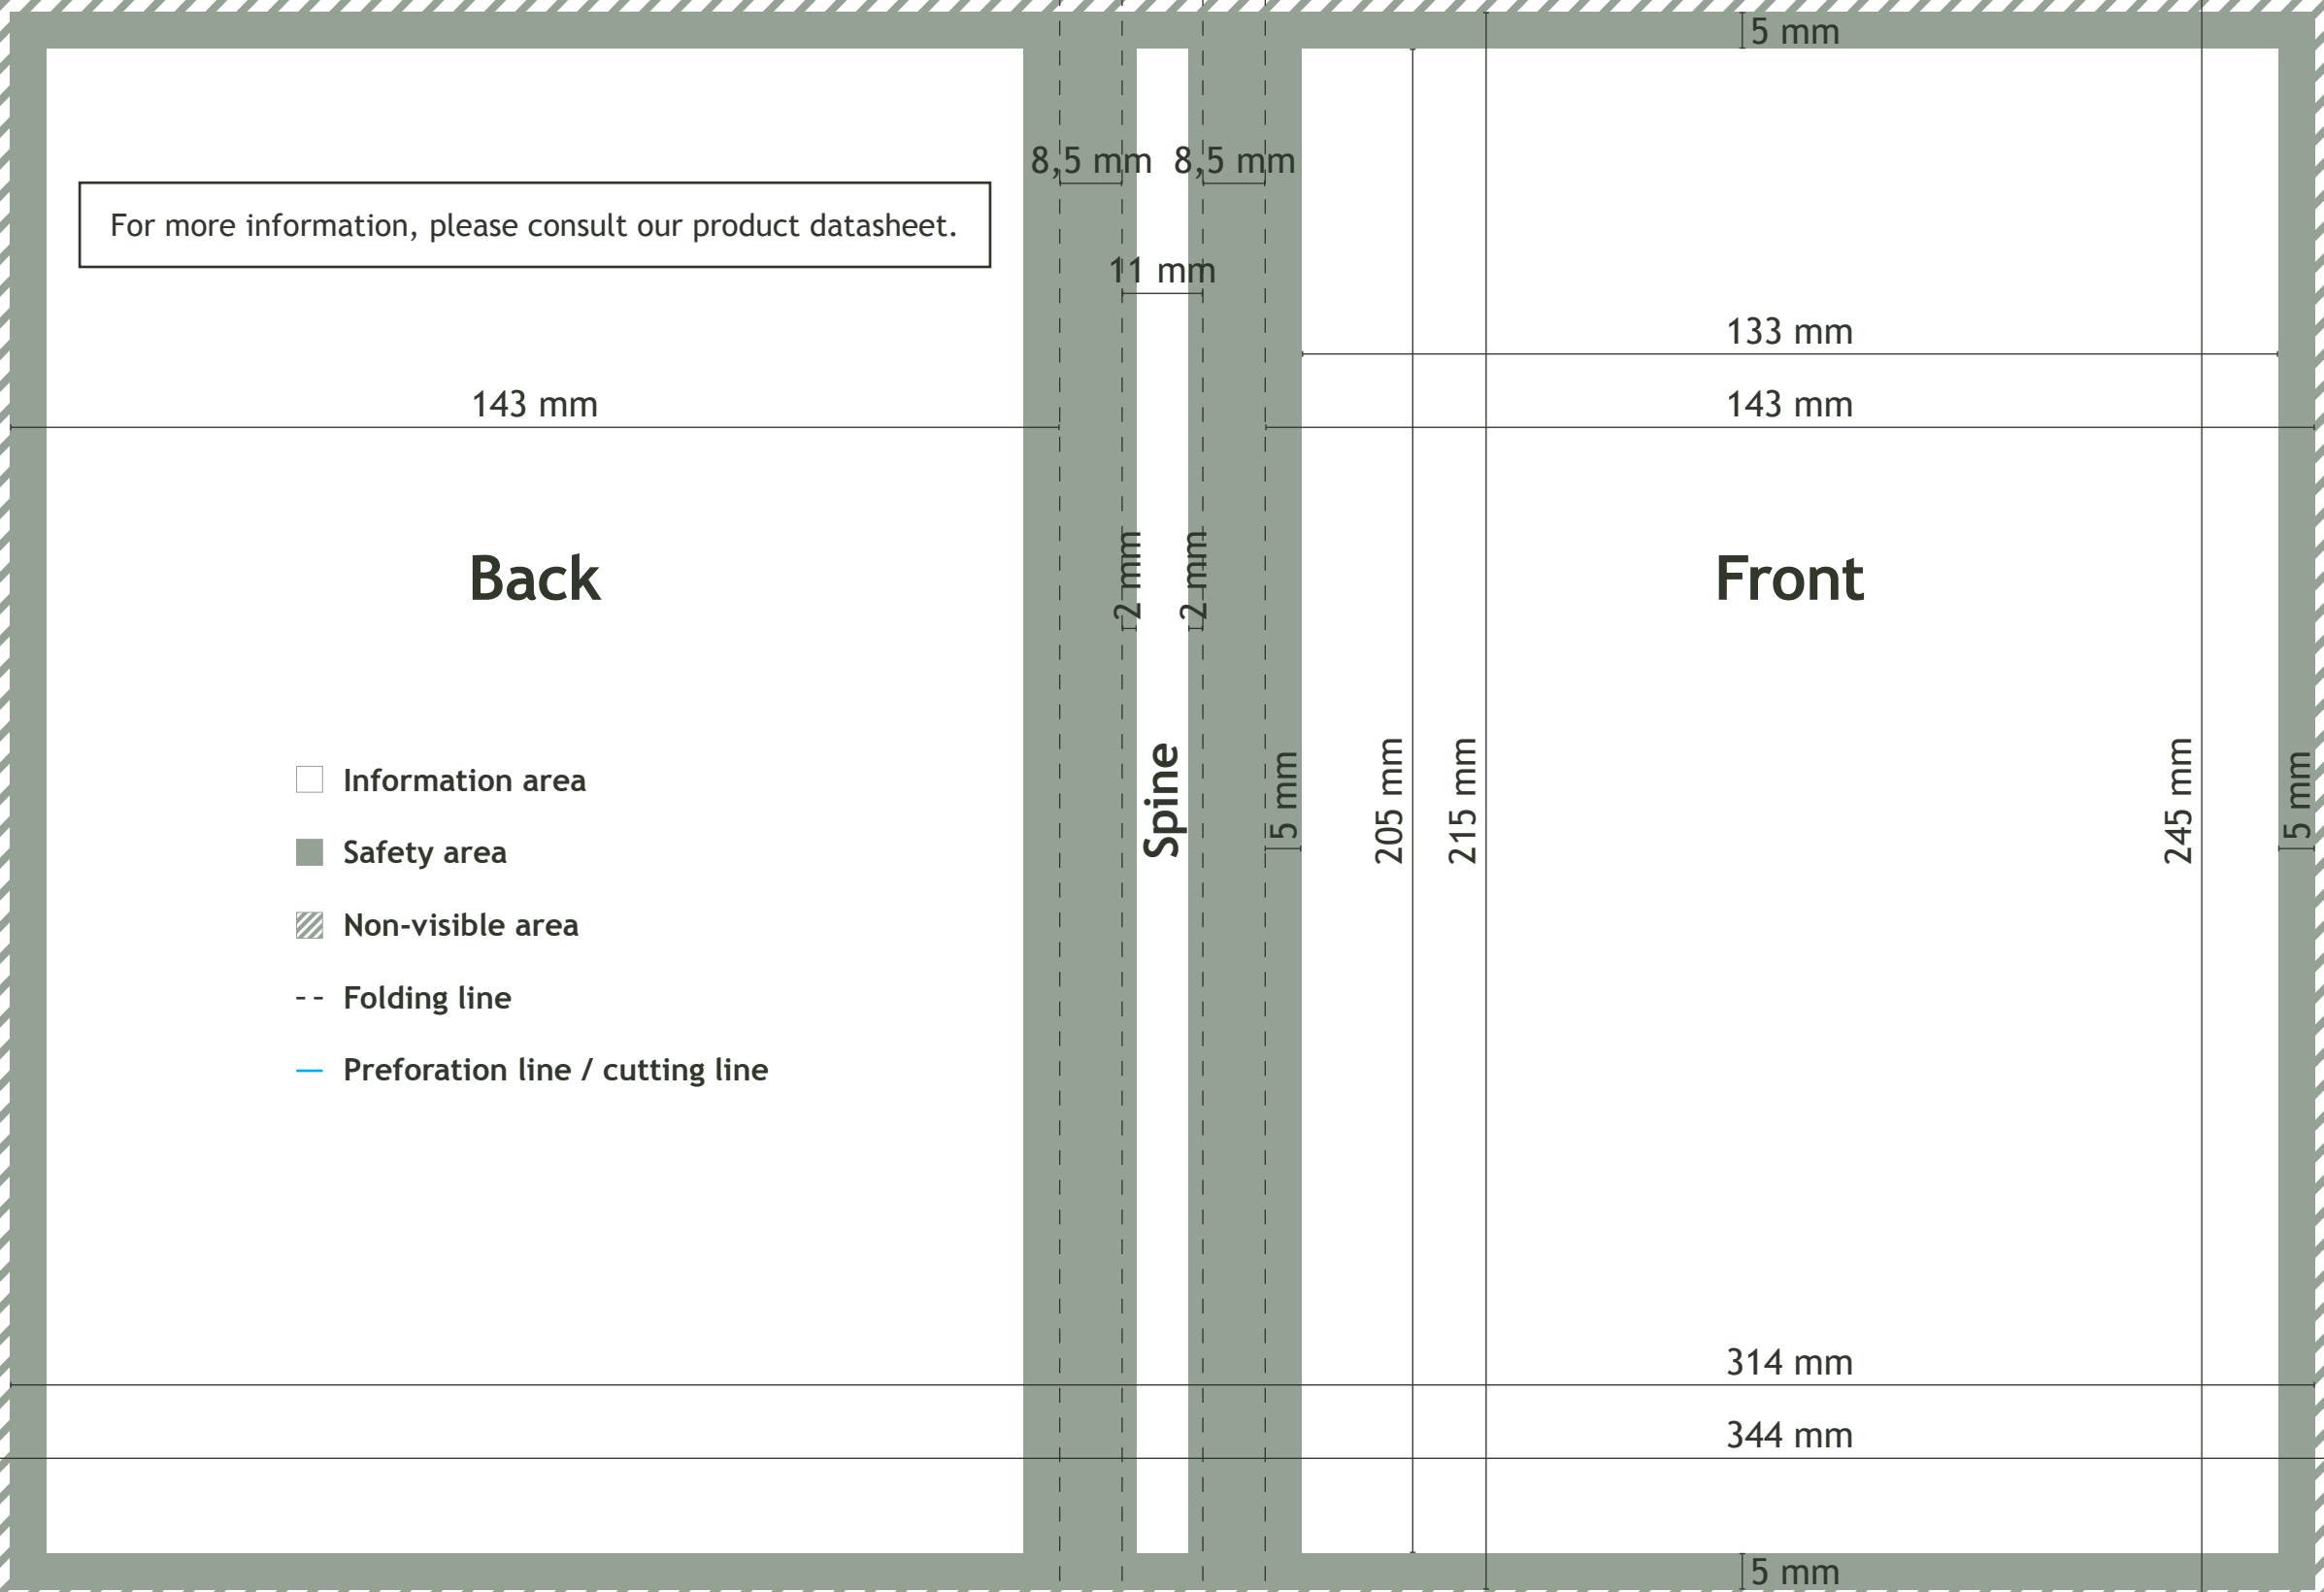

# 15 mm edge weft revolving

For more information, please consult our product datasheet.

**Back**

**Front**

**Spine**

- Information area
- Safety area
- ▨ Non-visible area
- Folding line
- Preforation line / cutting line

143 mm

133 mm

143 mm

205 mm

215 mm

245 mm

314 mm

344 mm

8,5 mm 8,5 mm

11 mm

2 mm

2 mm

5 mm

5 mm

5 mm

5 mm